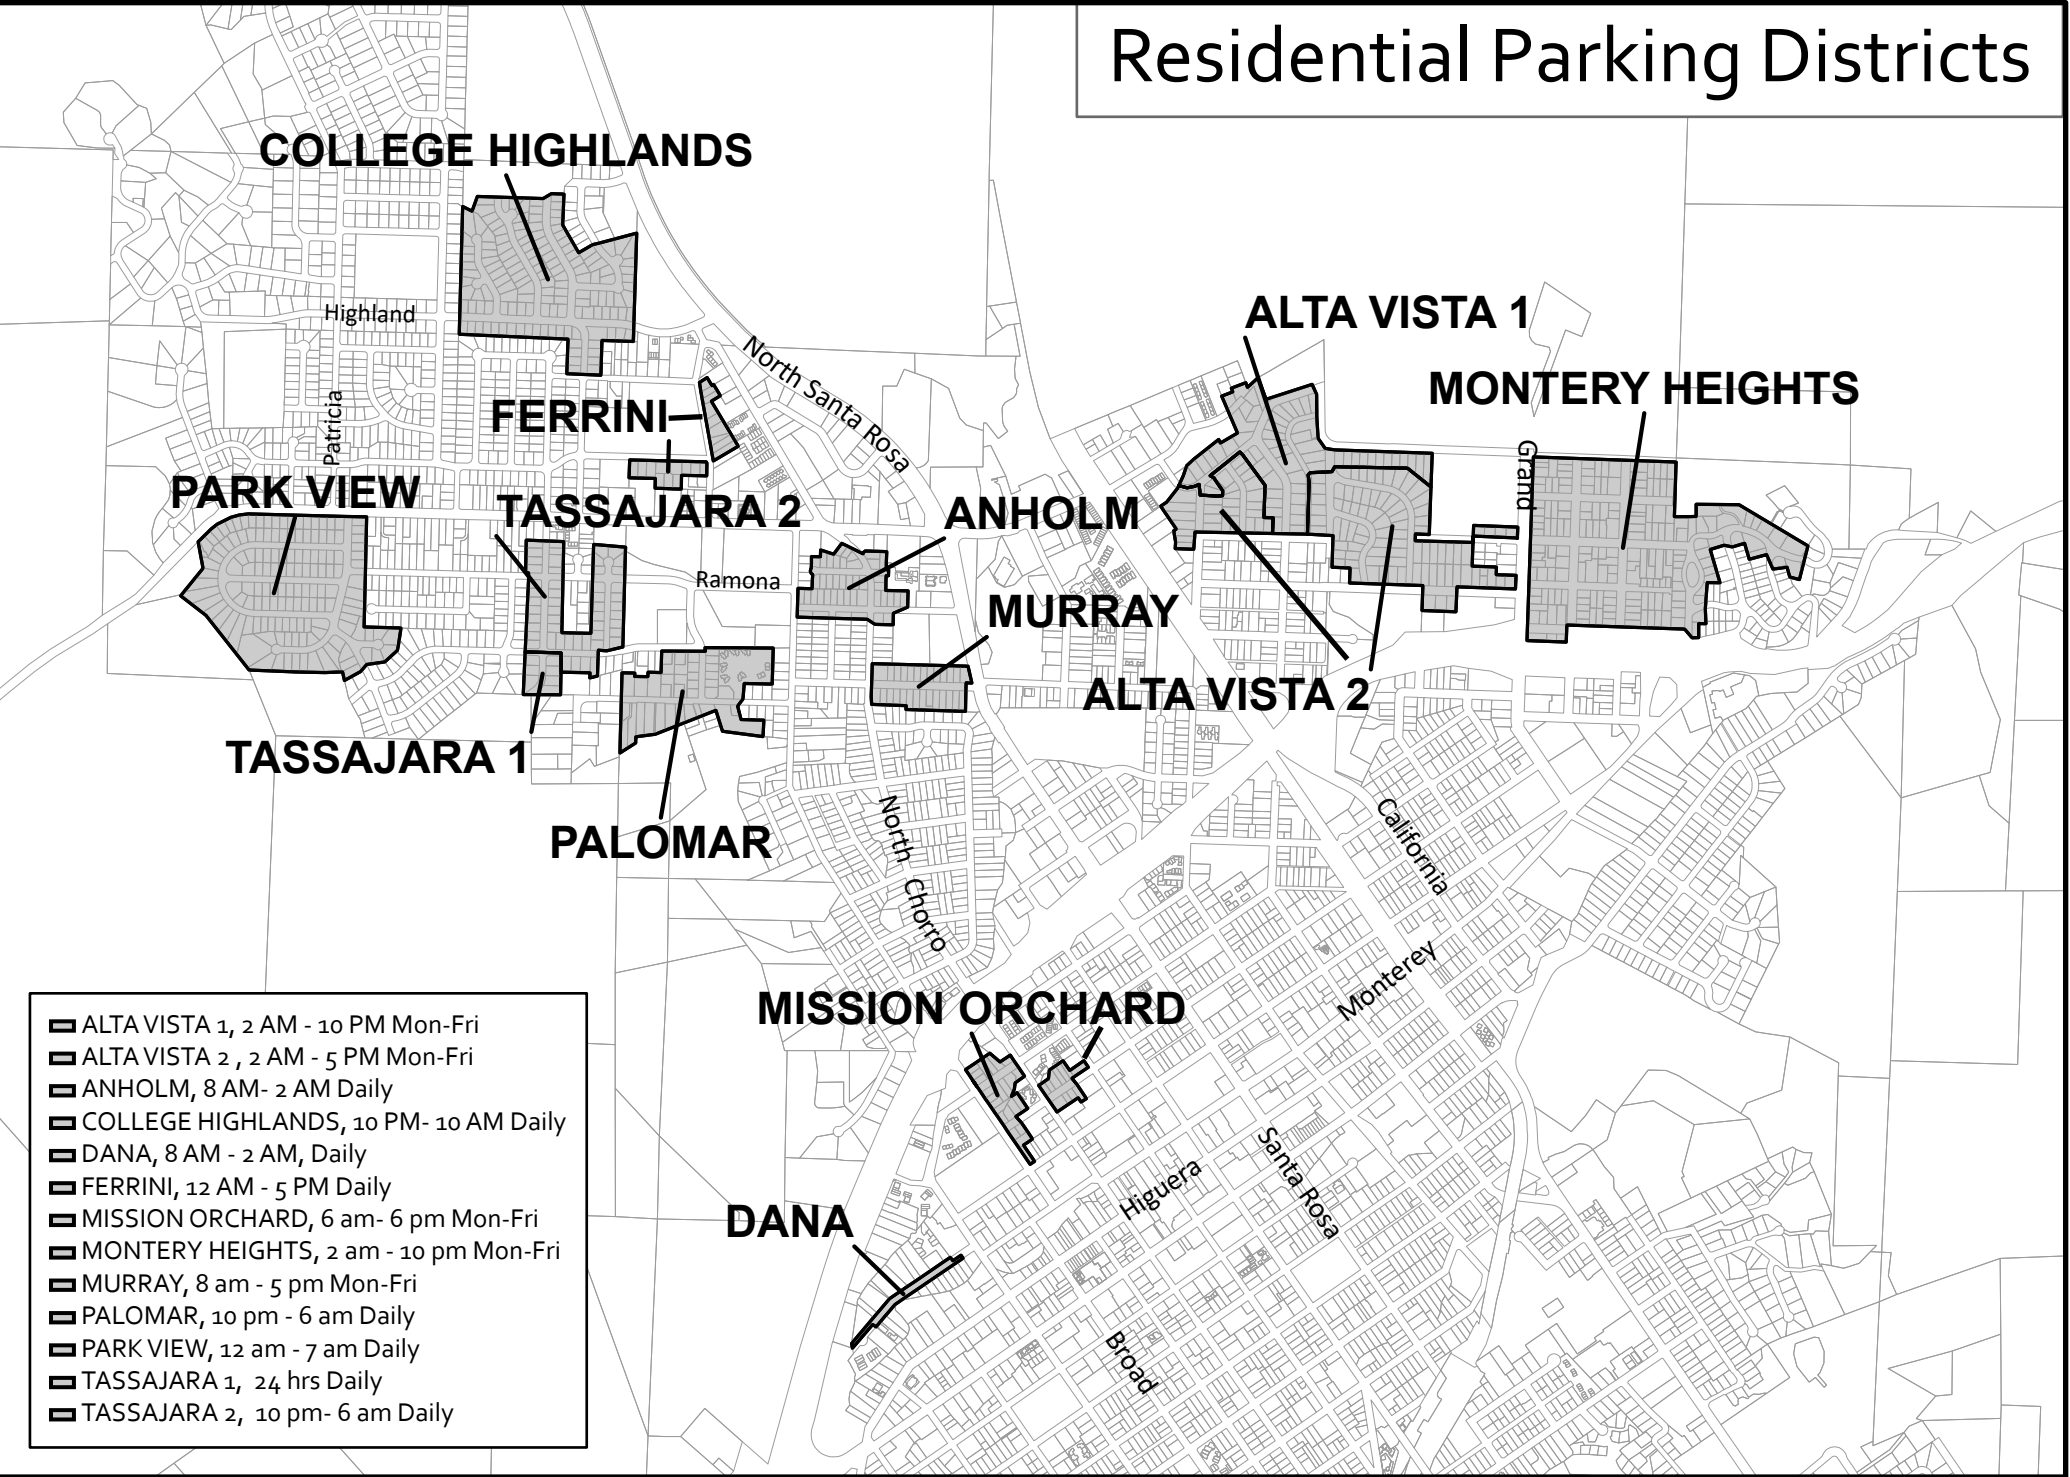

Residential Parking Districts

- ALTA VISTA 1, 2 AM - 10 PM Mon-Fri
- ALTA VISTA 2, 2 AM - 5 PM Mon-Fri
- ANHOLM, 8 AM - 2 AM Daily
- COLLEGE HIGHLANDS, 10 PM - 10 AM Daily
- DANA, 8 AM - 2 AM, Daily
- FERRINI, 12 AM - 5 PM Daily
- MISSION ORCHARD, 6 am - 6 pm Mon-Fri
- MONTEREY HEIGHTS, 2 am - 10 pm Mon-Fri
- MURRAY, 8 am - 5 pm Mon-Fri
- PALOMAR, 10 pm - 6 am Daily
- PARK VIEW, 12 am - 7 am Daily
- TASSAJARA 1, 24 hrs Daily
- TASSAJARA 2, 10 pm - 6 am Daily