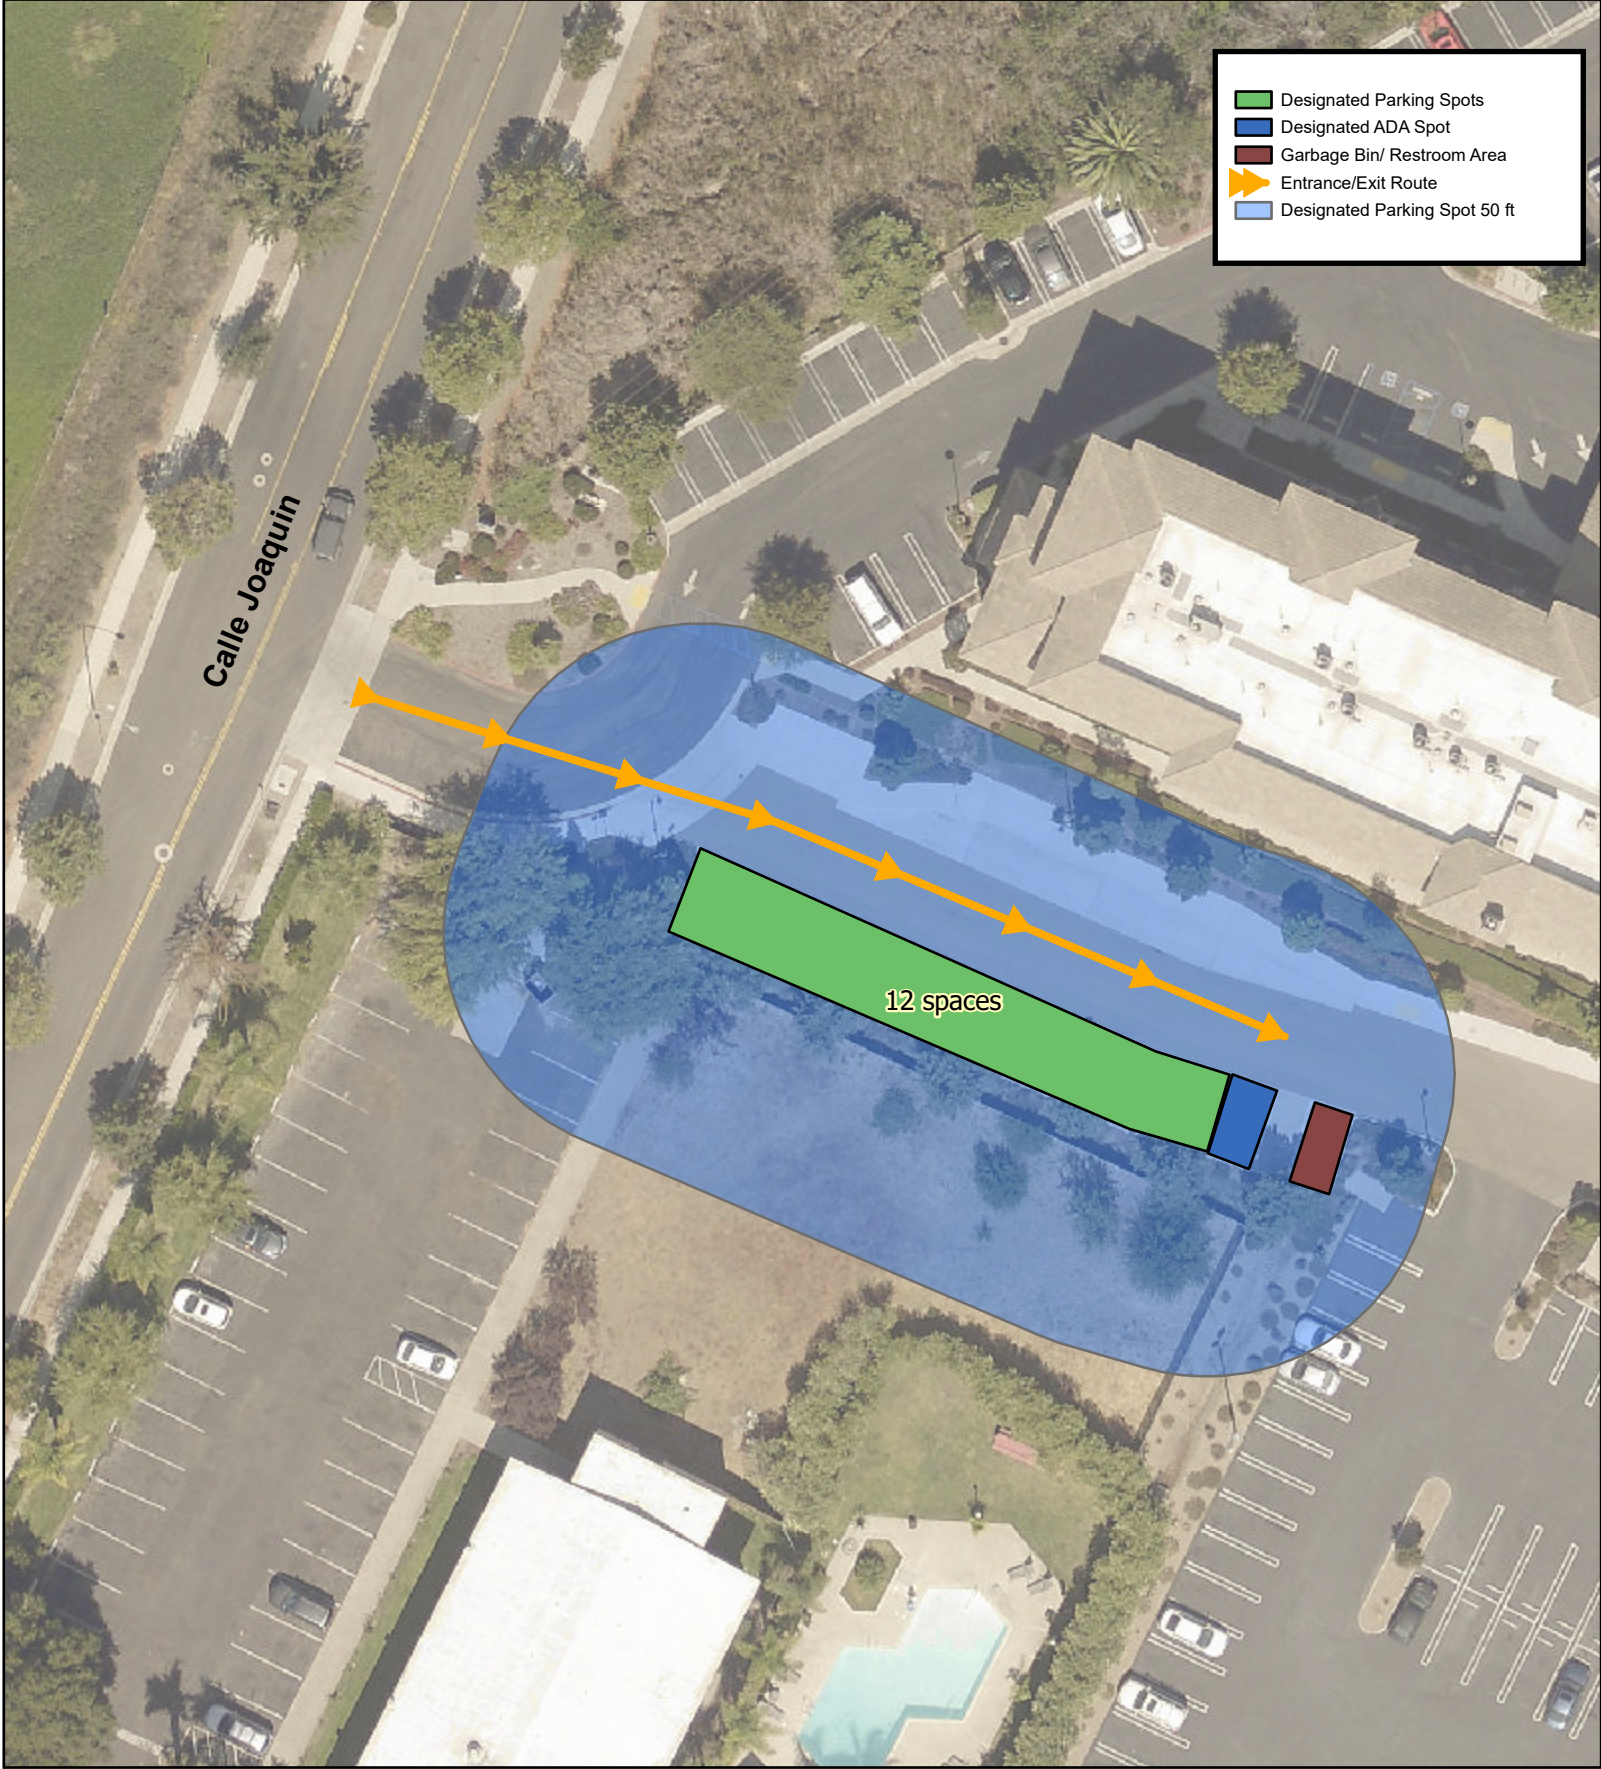

Pilot Rotating Overnight Safe Parking Program

SLOGIS

0 0.5 1 2 Miles

Calle Joaquin Park and Ride

- Designated Parking Spots
- Designated ADA Spot
- Garbage Bin/ Restroom Area
- Entrance/Exit Route
- Designated Parking Spot 50 ft

0 25 50 100 Feet

SLOGIS

City Corporation Yard

- Designated Parking Spots
- Designated ADA Spot
- Garbage Bin/ Restroom Area
- Entrance/Exit Route
- Designated Parking Spot 50 ft

0 50 100 200 Feet

SLOGIS

Damon Garcia Sports Field

- Designated Parking Spots
- Designated ADA Spot
- Garbage Bin/ Restroom Area
- Entrance/Exit Route
- Designated Parking Spot 50 ft

0 50 100 200 Feet

SLOGIS

Journey Christian Fellowship

0 25 50 100 Feet

SLOGIS

Renovate Church

0 50 100 200 Feet

SLOGIS