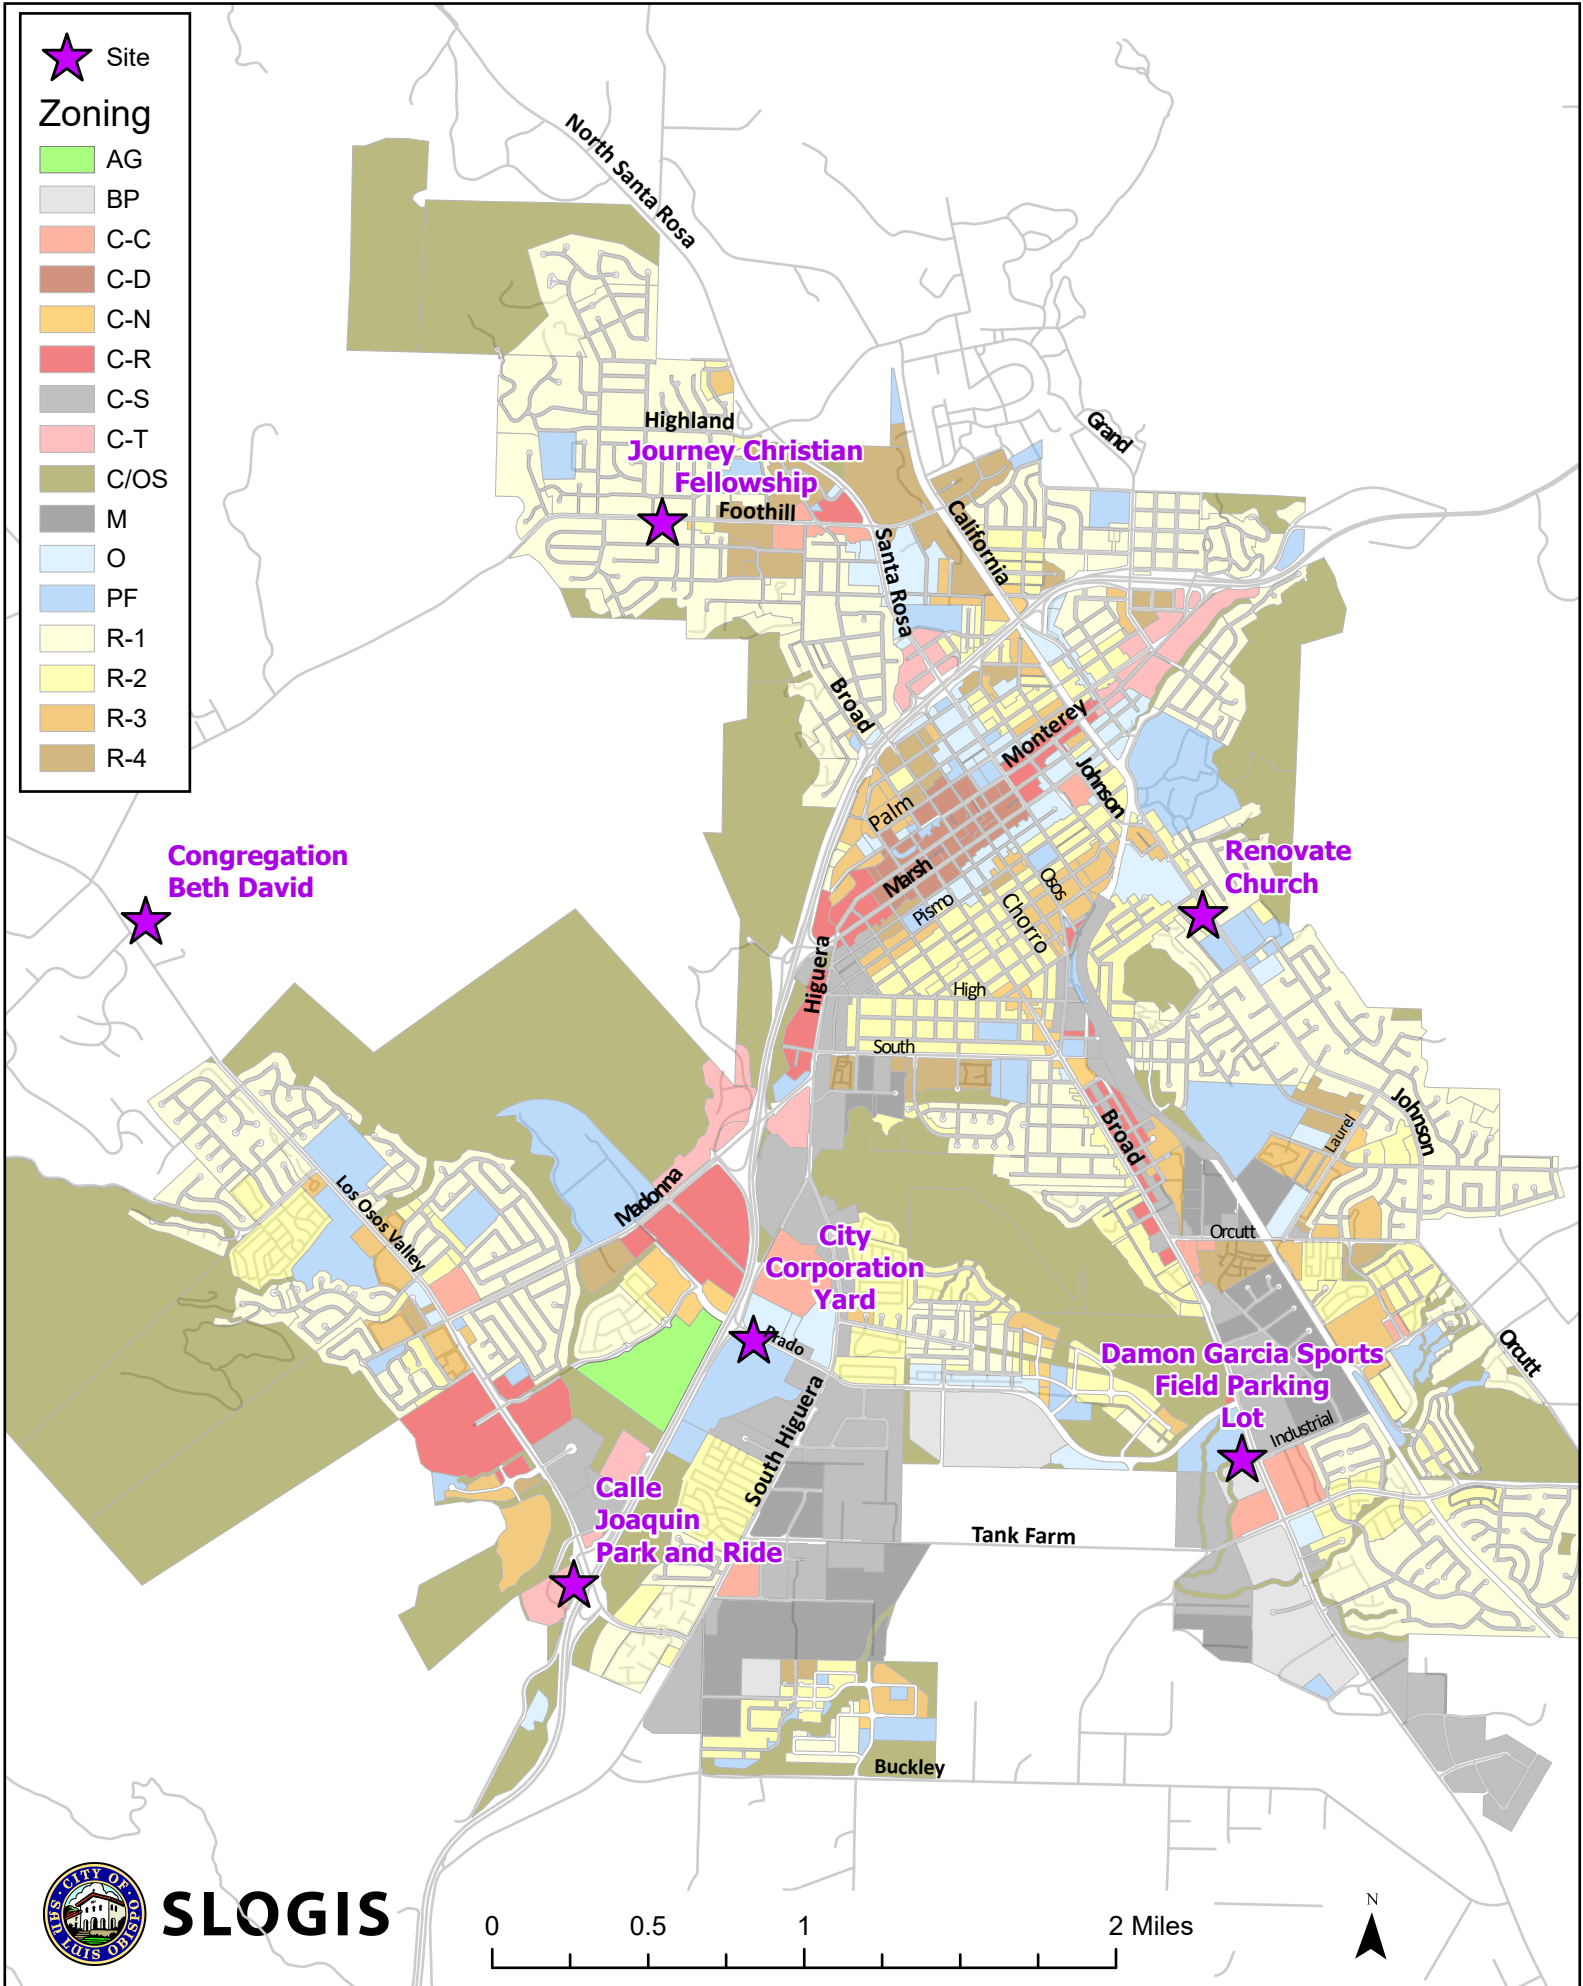

Pilot Rotating Overnight Safe Parking Program

SLOGIS

0 0.5 1 2 Miles

Calle Joaquin Park and Ride

- Designated Parking Spots
- Designated ADA Spot
- Garbage Bin/ Restroom Area
- Entrance/Exit Route
- Designated Parking Spot 50 ft

0 25 50 100 Feet

SLOGIS

City Corporation Yard

- Designated Parking Spots
- Designated ADA Spot
- Garbage Bin/ Restroom Area
- Entrance/Exit Route
- Designated Parking Spot 50 ft

0 50 100 200 Feet

SLOGIS

Damon Garcia Sports Field

- Designated Parking Spots
- Designated ADA Spot
- Garbage Bin/ Restroom Area
- Entrance/Exit Route
- Designated Parking Spot 50 ft

0 50 100 200 Feet

SLOGIS

Journey Christian Fellowship

0 25 50 100 Feet

SLOGIS