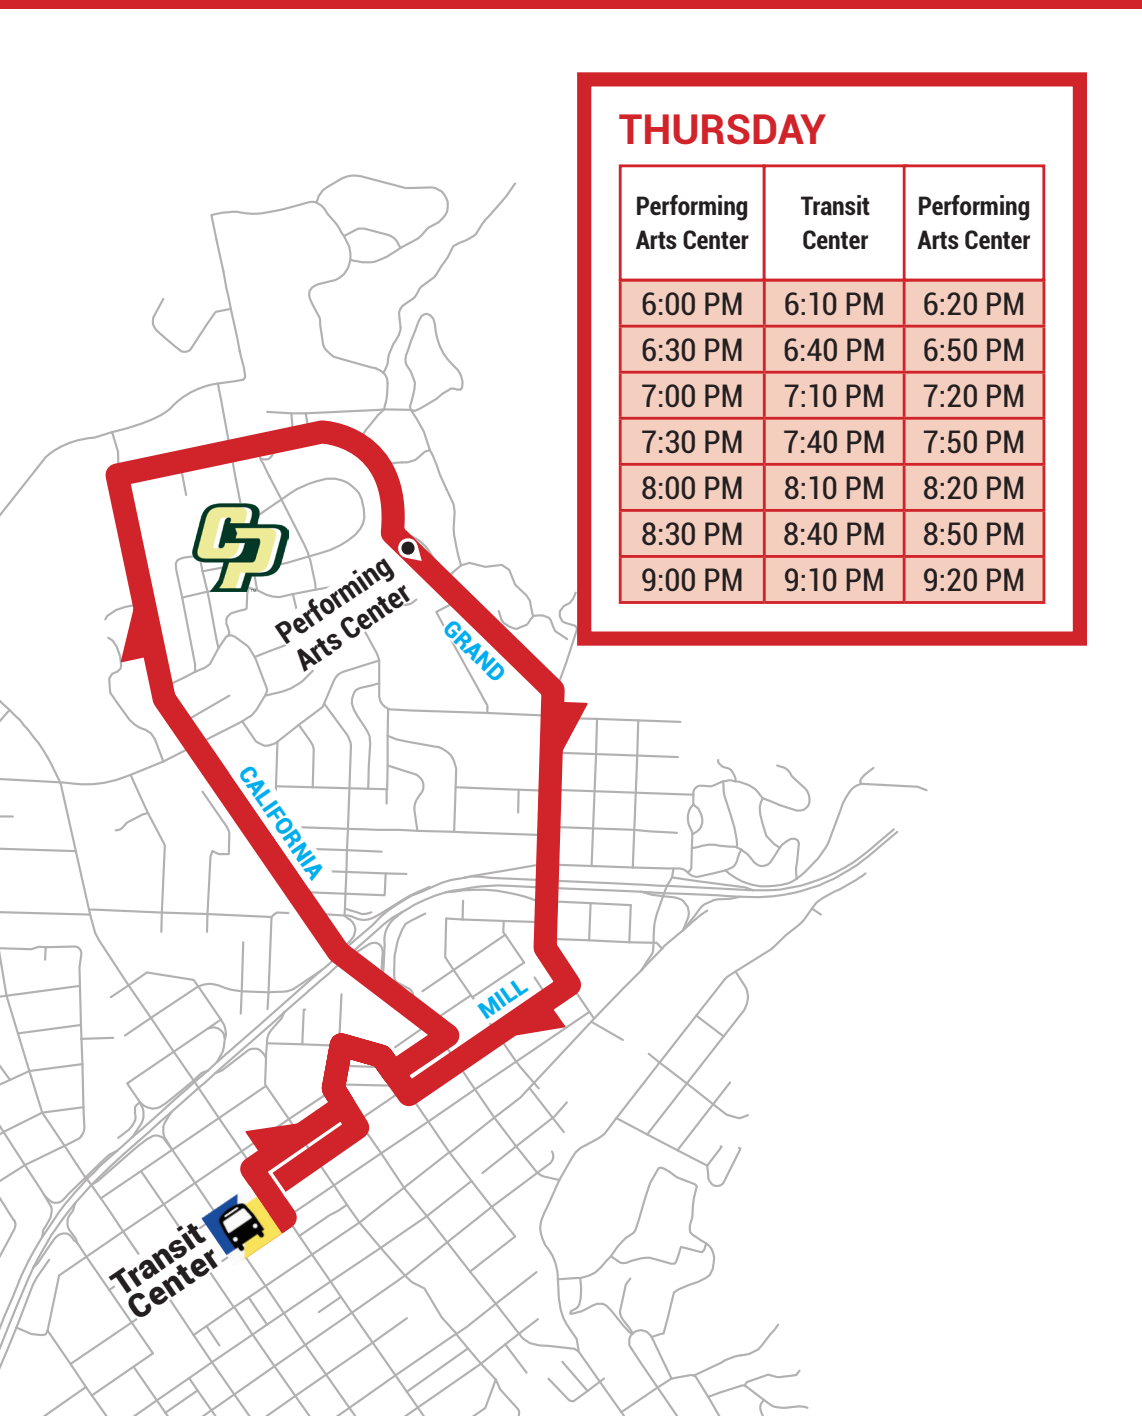

6 EXPRESS

September 19, 2024–Nov 21, 2024

slotransit.org

THURSDAY

Performing Arts Center	Transit Center	Performing Arts Center
6:00 PM	6:10 PM	6:20 PM
6:30 PM	6:40 PM	6:50 PM
7:00 PM	7:10 PM	7:20 PM
7:30 PM	7:40 PM	7:50 PM
8:00 PM	8:10 PM	8:20 PM
8:30 PM	8:40 PM	8:50 PM
9:00 PM	9:10 PM	9:20 PM

ROUTE STOPS:

- Transit Center
- Performing Arts Center (PAC)

\$1.50 FARE